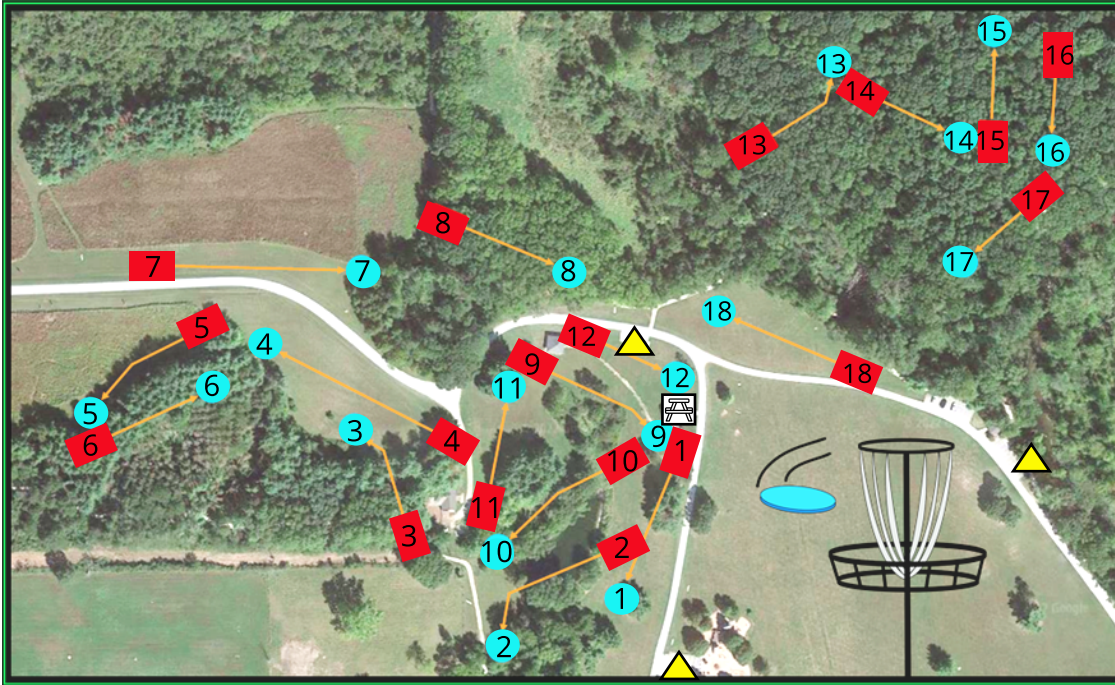

Delt Church Park

6455 S 200 W, Wolcottville, IN 46795

Summer Hours (May 1 - Labor Day) 8 am - 9 pm

Winter Hours (Labor Day - May 1) 8 am - Legal Sunset

Disc course begins at Rest Station.

Hole 9 ends at Rest Station.

Hole 18 ends near Rest Station.

- Tee Pad
- Goal Basket
- Rest Station
Includes picnic tables, water source, shade sail, charcoal grill, course map
- ▲ Vault Toilet

Disc Golf Scorecard

Hole	1	2	3	4	5	6	7	8	9	10	11	12	13	14	15	16	17	18	Total
Length	273	300	187	350	236	228	345	229	242	264	238	179	169	146	151	150	156	251	4094
Par	3	3	3	3	3	3	3	3	3	3	3	3	3	3	3	3	3	3	54